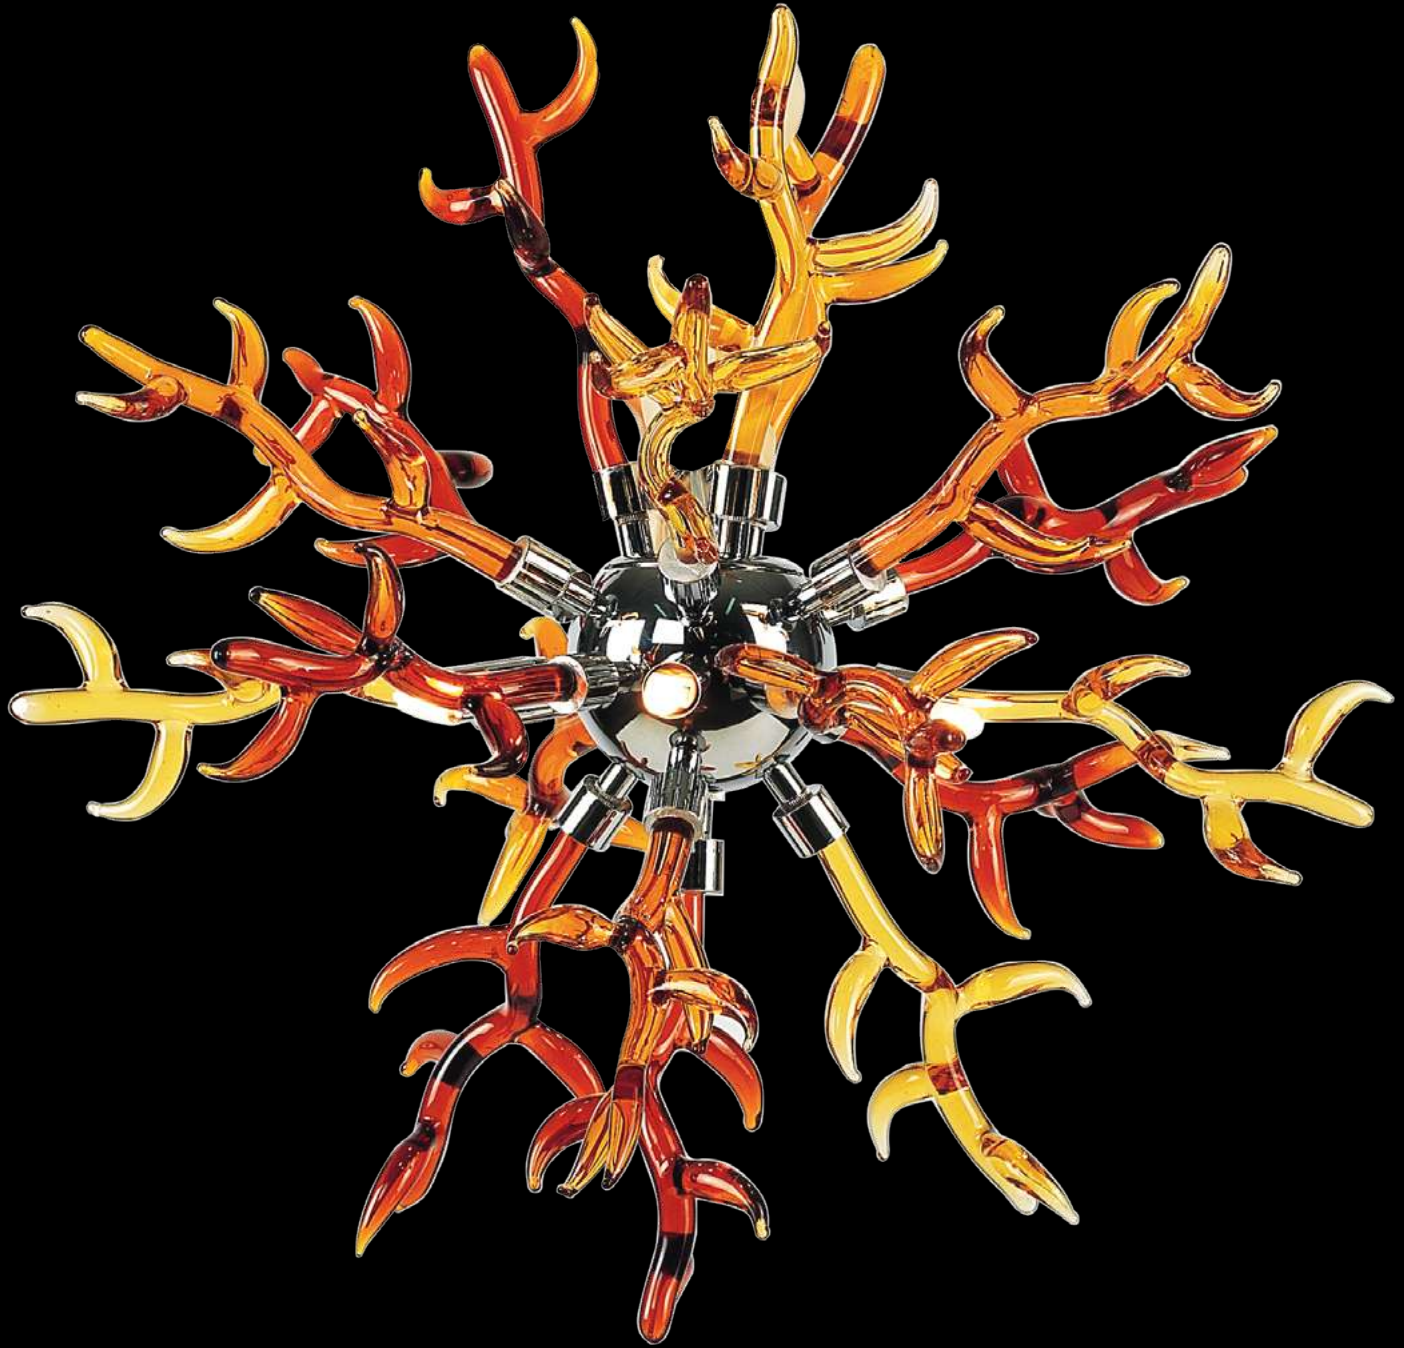

7752/PT H 180 CM 1 LIGHT
BIANCO / WHITE

7736/SP/MD Ø 85 H 85 CM 9 LIGHTS
CRISTALLO / CRYSTAL

7736/SP/MD Ø 85 H 85 CM 9 LIGHTS
ROSSO / RED

7736/SP/GR Ø 105 H 105 CM 12 LIGHTS
BIANCO / WHITE

7736/PL/GR Ø 105 H 90 CM 8 LIGHTS
BIANCO / WHITE