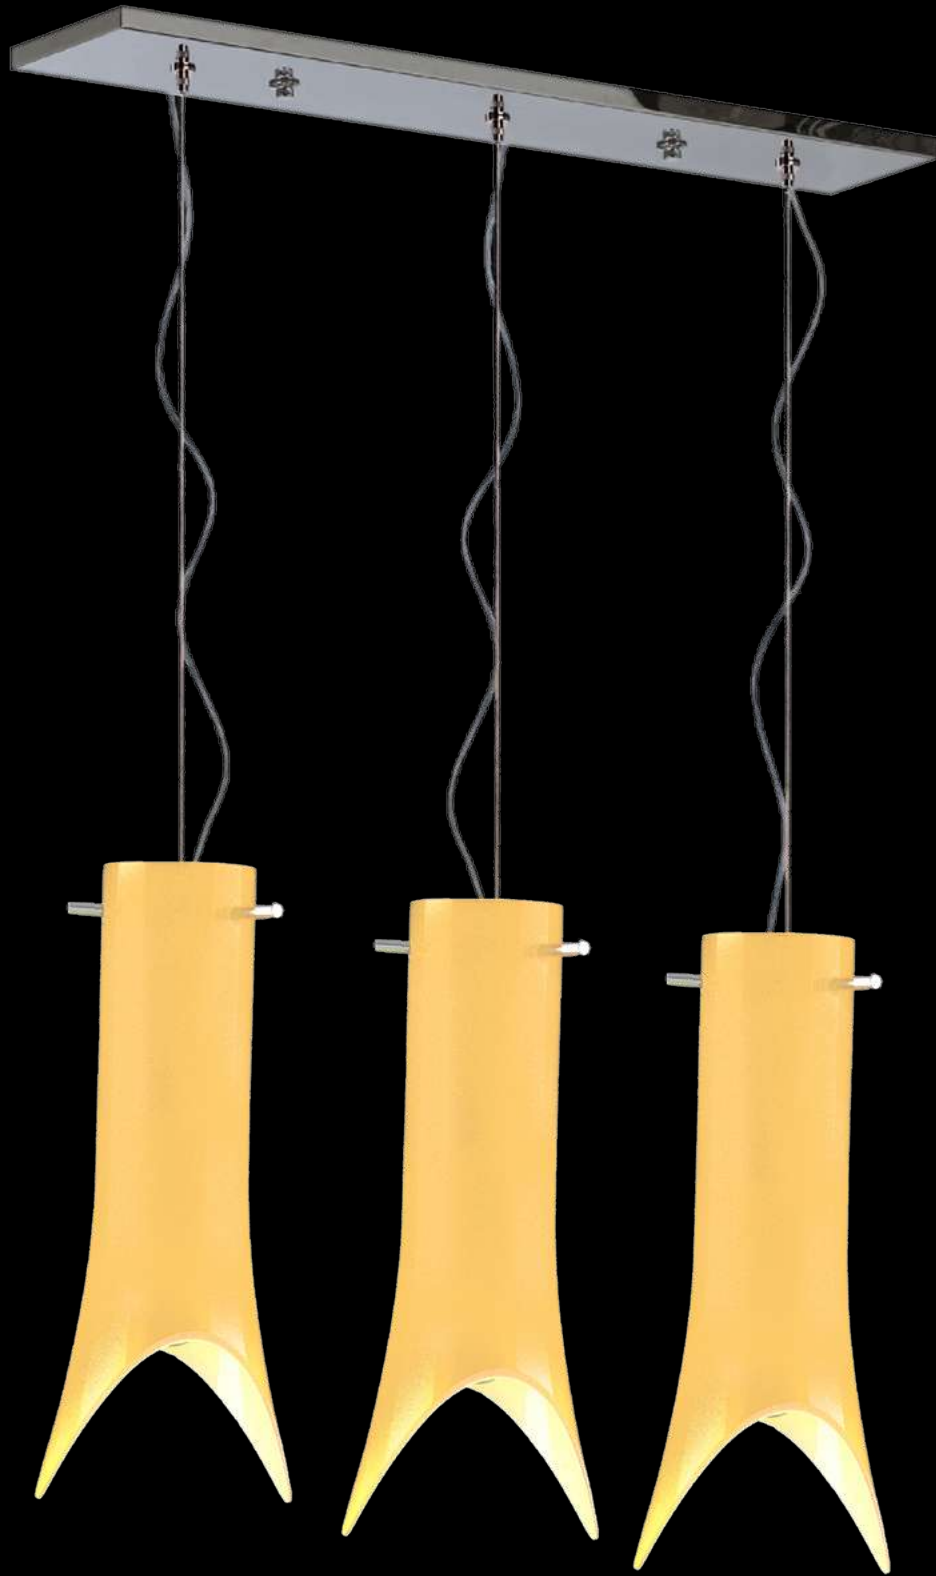

8030/SP1 GLASS Ø 11 H 25 CM 1 LIGHT
ROSSO SATINATO / MAT RED