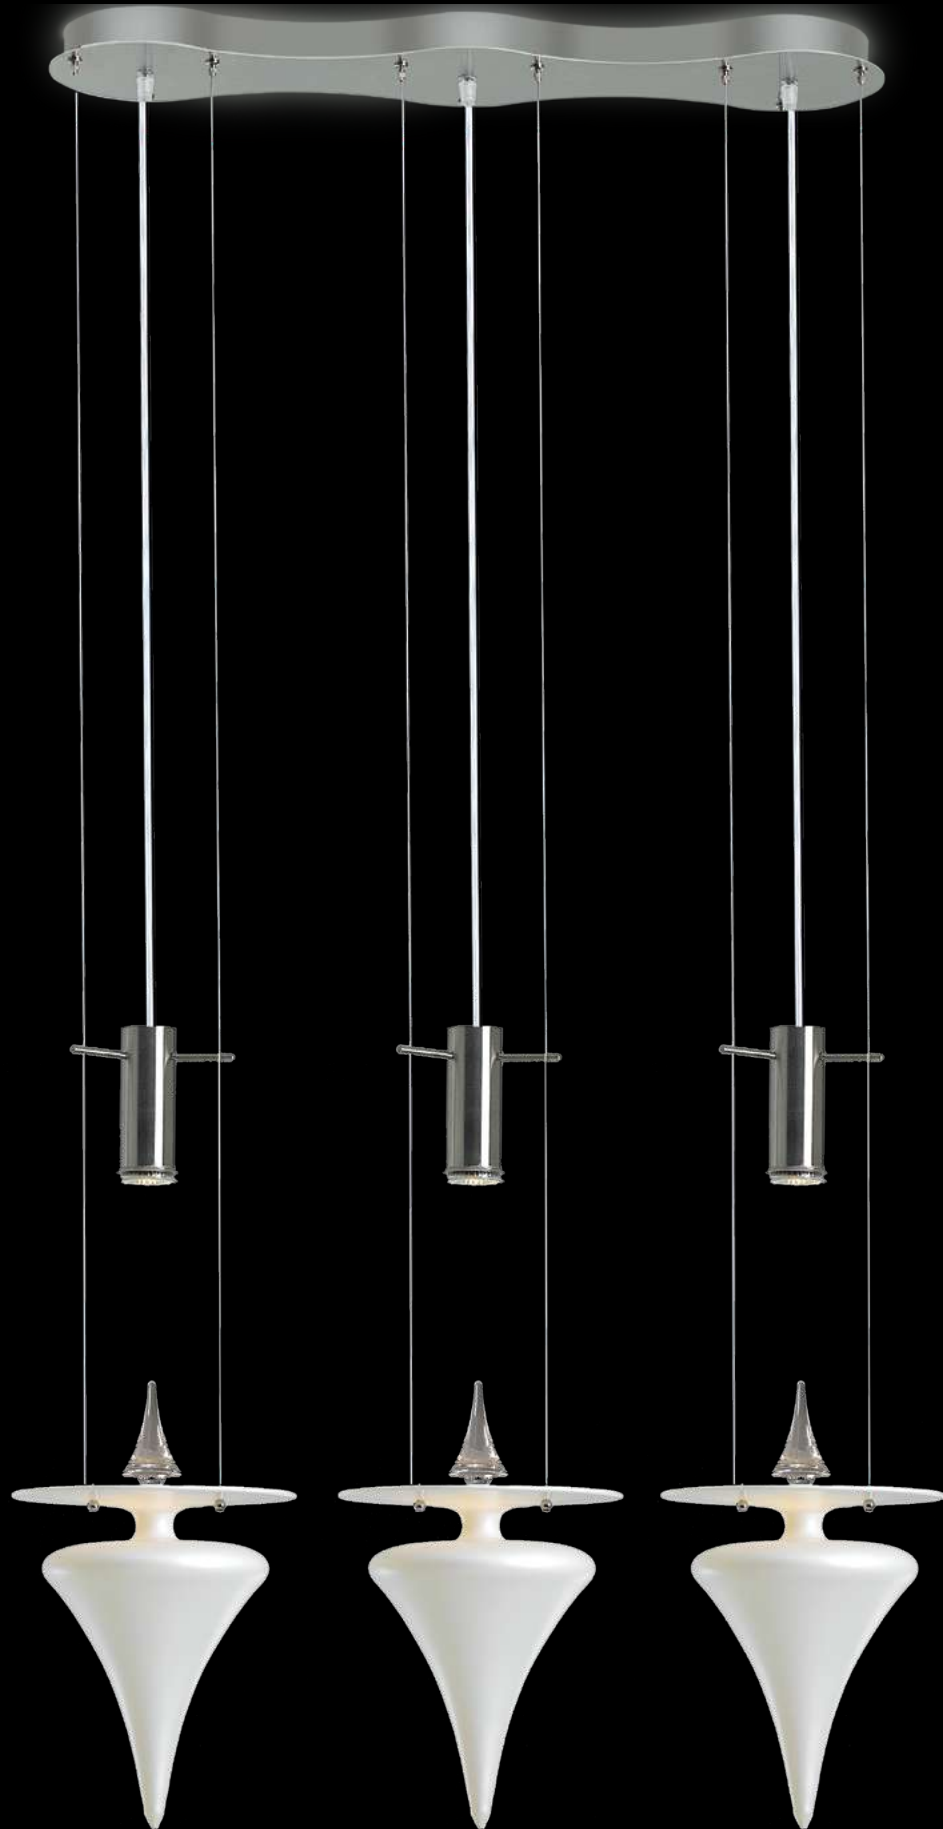

7907/SP5 L 124 CM (GLASS H 37) H 150 CM 5 LIGHTS
CRISTALLO / CRYSTAL